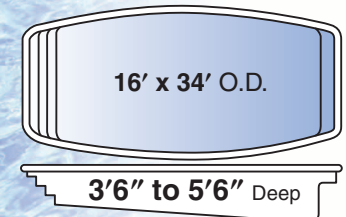

SWIM SPA

FUN POOL

PRINCESS

CLASSIC

ROMAN

MONARCH

NOBLE

SPORT ONE

BARON

DUKE SHALLOW

CAVALIER

QUEEN