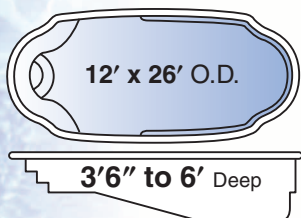

SWIM SPA

FUN POOL

PRINCESS

CLASSIC

ROMAN

MONARCH

NOBLE

SPORT ONE

BARON

DUKE SHALLOW

CAVALIER

QUEEN