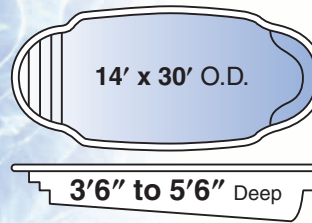

SWIM SPA

FUN POOL

PRINCESS

CLASSIC

ROMAN

MONARCH

NOBLE

SPORT ONE

BARON

DUKE SHALLOW

CAVALIER

QUEEN