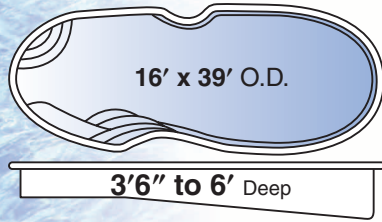

DUCHESS

KING SHALLOW

KING DEEP

LAP POOL LANE TO OLYMPIC SIZE

FAST INSTALLATION...

only 4 to 6 days in most cases

220 Stansifer Avenue
Clarksville, Indiana 47129

812-288-6321