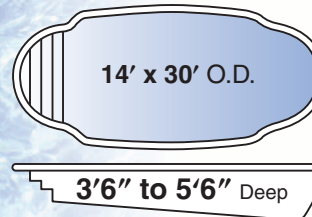

SWIM SPA

FUN POOL

PRINCESS

CLASSIC

ROMAN

MONARCH

NOBLE

SPORT ONE

BARON

DUKE SHALLOW

CAVALIER

QUEEN