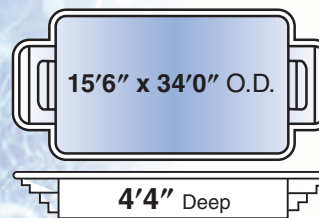

SWIM SPA

FUN POOL

PRINCESS

CLASSIC

ROMAN

MONARCH

NOBLE

SPORT ONE

BARON

DUKE SHALLOW

CAVALIER

QUEEN