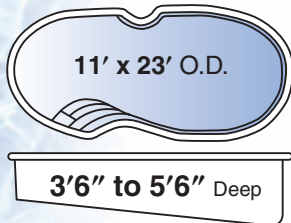

SWIM SPA

FUN POOL

PRINCESS

CLASSIC

ROMAN

MONARCH

NOBLE

SPORT ONE

BARON

DUKE SHALLOW

CAVALIER

QUEEN