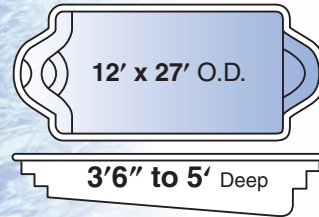

SWIM SPA

FUN POOL

PRINCESS

CLASSIC

ROMAN

MONARCH

NOBLE

SPORT ONE

BARON

DUKE SHALLOW

CAVALIER

QUEEN